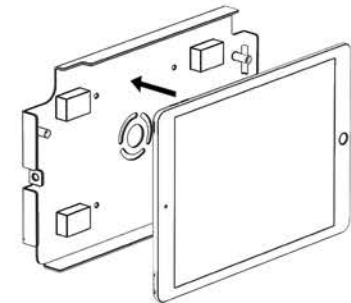

360 Stand

SKU	Weight	Date	Version
303B (Black) 303W (White)	4.5lb	17.09.20	V01

1

FOLLOW STAND
MOUNTING INSTRUCTIONS

or

2

3

4