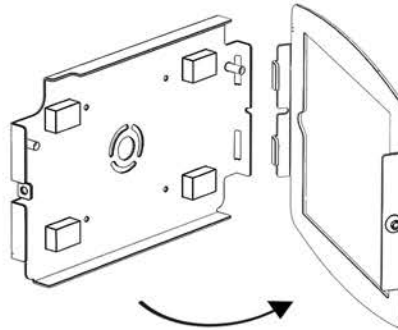

360 Stand

SKU	Weight	Date	Version
303B (Black) 303W (White)	4.5lb	17.09.20	V01

1

FOLLOW STAND
MOUNTING INSTRUCTIONS

or

2

3

4