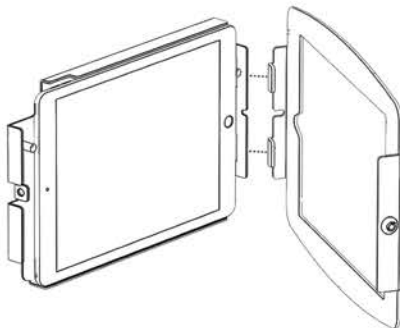

1

FOLLOW STAND
MOUNTING INSTRUCTIONS

or

2

3

4

5

6

7