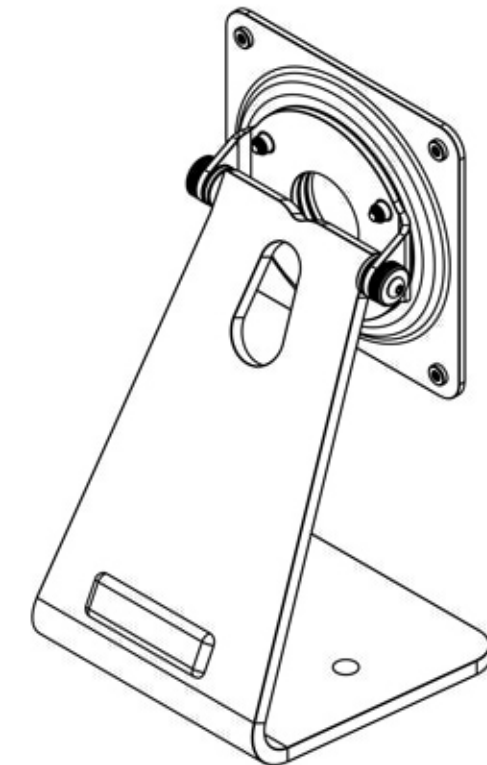

360 Stand

SKU	Weight	Date	Version
303B (Black) 303W (White)	4.5lb	17.09.20	V01

1

FOLLOW STAND
MOUNTING INSTRUCTIONS

or

2

3

4