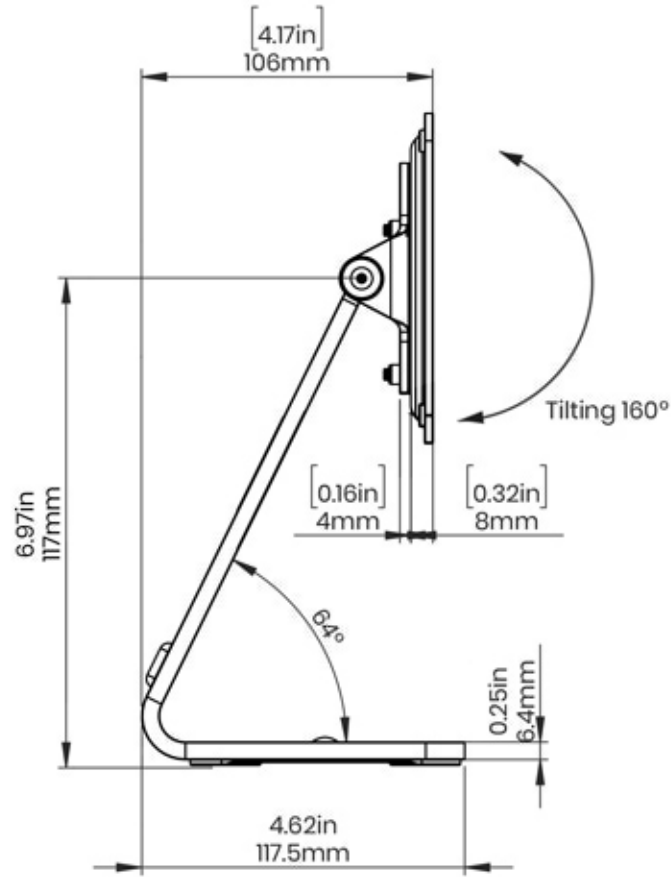

360 Stand

SKU	Weight	Date	Version
303B (Black) 303W (White)	4.5lb	17.09.20	V01

1

FOLLOW STAND
MOUNTING INSTRUCTIONS

or

2

3

4

5

6

7