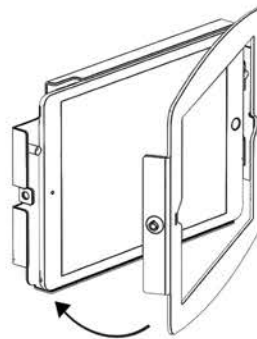

1

FOLLOW STAND
MOUNTING INSTRUCTIONS

or

2

3

4

5

6

7