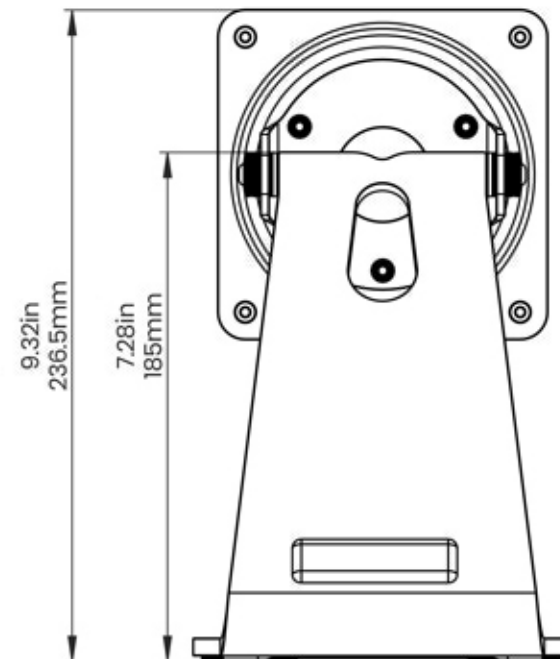

360 Stand

SKU	Weight	Date	Version
303B (Black) 303W (White)	4.5lb	17.09.20	V01

1

FOLLOW STAND
MOUNTING INSTRUCTIONS

or

2

3

4

5

6

7