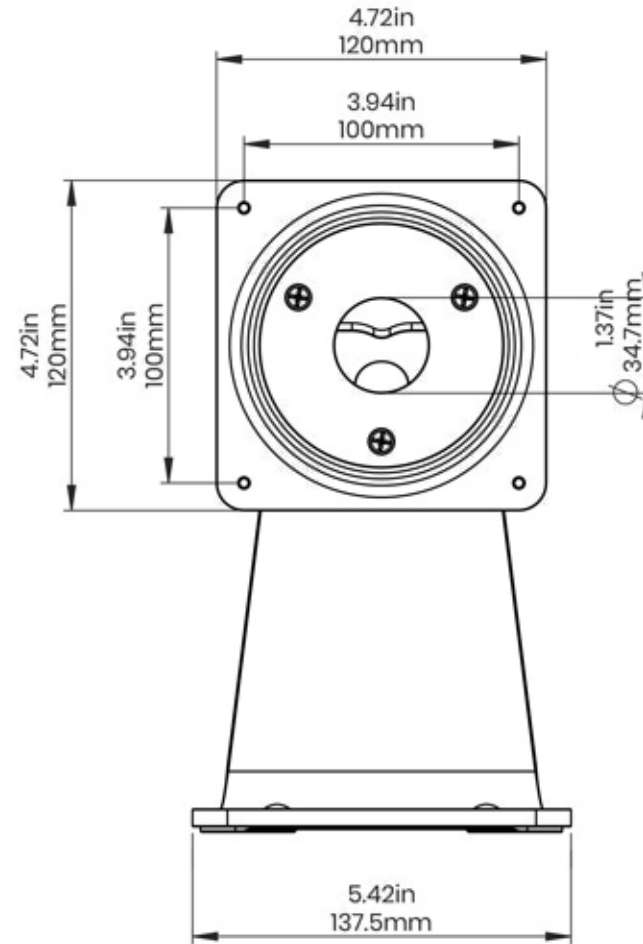

360 Stand

SKU	Weight	Date	Version
303B (Black) 303W (White)	4.5lb	17.09.20	V01

1

FOLLOW STAND
MOUNTING INSTRUCTIONS

or

2

3

4

5

6

7