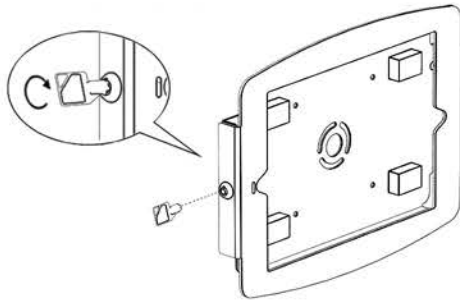

360 Stand

SKU	Weight	Date	Version
303B (Black) 303W (White)	4.5lb	17.09.20	V01

1

FOLLOW STAND
MOUNTING INSTRUCTIONS

or

2

3

4