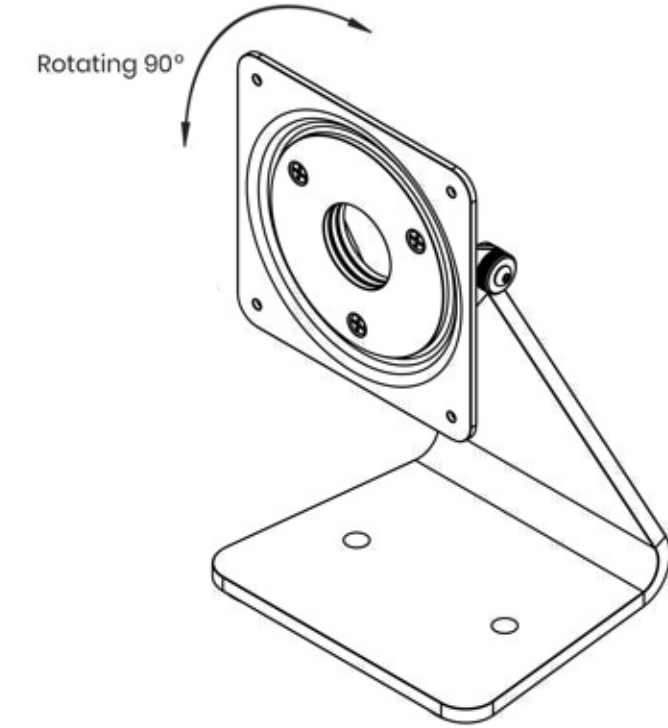

360 Stand

SKU	Weight	Date	Version
303B (Black) 303W (White)	4.5lb	17.09.20	V01

1

FOLLOW STAND
MOUNTING INSTRUCTIONS

or

2

3

4