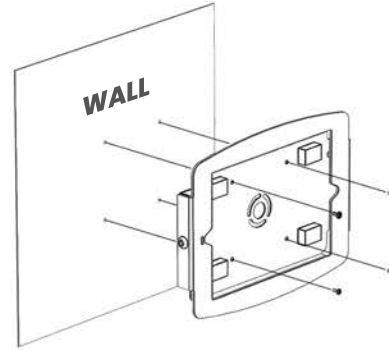

360 Stand

SKU	Weight	Date	Version
303B (Black) 303W (White)	4.5lb	17.09.20	V01

1

FOLLOW STAND
MOUNTING INSTRUCTIONS

or

2

3

4